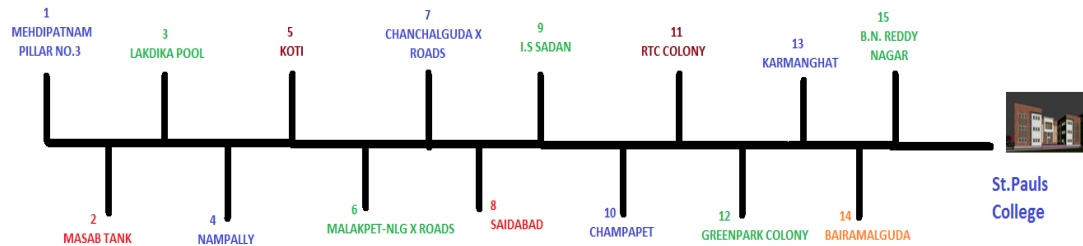

BUS ROUTES

ROUTE -1 (MEHIDIPATNAM)

MEHDIPATNAM PILLAR NO.3 , MASAB TANK, LAKDIKAPOOL, NAMPALLY, KOTI, MALAKPET-NLG X ROAD, CHANCHALGUDA X ROADS, SAIDABAD, I.S- SADAN, CHAMPAPET, RTC COLONY, GREEN PARK COLONY, KARMANGHAT, BAIRAMALGUDA, B.N. REDDY NAGAR, COLLEGE

ROUTE -1 (MEHIDIPATNAM)