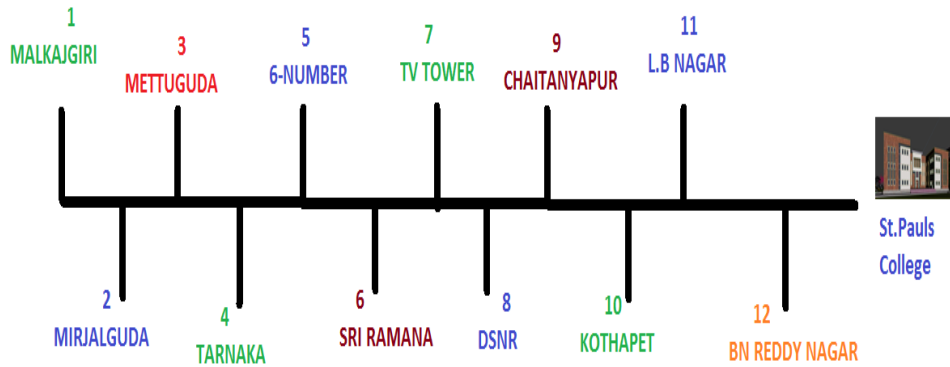

## ROUTE -1 (MEHIDIPATNAM)

MEHDIPATNAM PILLAR NO.3 , MASAB TANK, LAKDIKAPOOL, NAMPALLY, KOTI, MALAKPET-NLG X ROAD, CHANCHALGUDA X ROADS, SAIDABAD, I.S- SADAN, CHAMPAPET, RTC COLONY, GREEN PARK COLONY, KARMANGHAT, BAIRAMALGUDA, B.N. REDDY NAGAR, COLLEGE

## ROUTE -2 (MALKAJGIRI)

MALKAJGIRI, MIRJALGUDA, METTUGUDA, TRANAKA, 6-NUMBER, SRI RAMANA ,  
TV-TOWER, DSNR, CHAITANYAPURI, KOTHAPET, LB NAGAR, B.N.REDDY NAGAR,  
COLLEGE.

ROUTE -2 (MALKAJGIRI)

### ROUTE -4