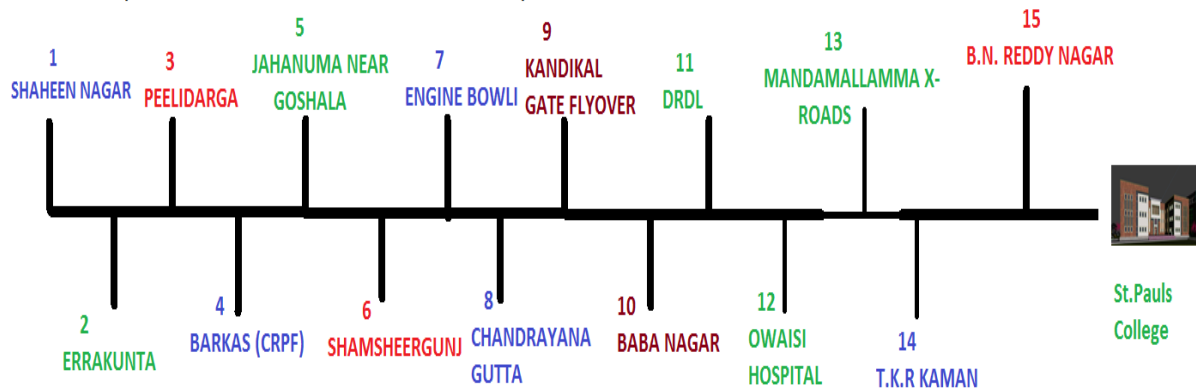

ROUTE NO-3 (SHAHEEN NAGAR-CHANDRAYANGUTTA-JAHANUMA)

SHAHEEN NAGAR, ERRAKUNTA, PEELIDARGA, BARKAS (CRPF), JAHANUMA NEAR GOSHALA, SHAMSHEERGUNJ, ENGINE BOWLI, CHANDRAYAN GUTTA, KANDIKAL GATE FLYOVER, BABA NAGAR , DRDL, OWAIISI HOSPITAL, MANDA MALLAMMA X-ROADS, TKR KAMAN, B.N. REDDY NAGAR, COLLEGE.

ROUTE NO-3 (SHAHEEN NAGAR-CHANDRAYANGUTTA-JAHANUMA)